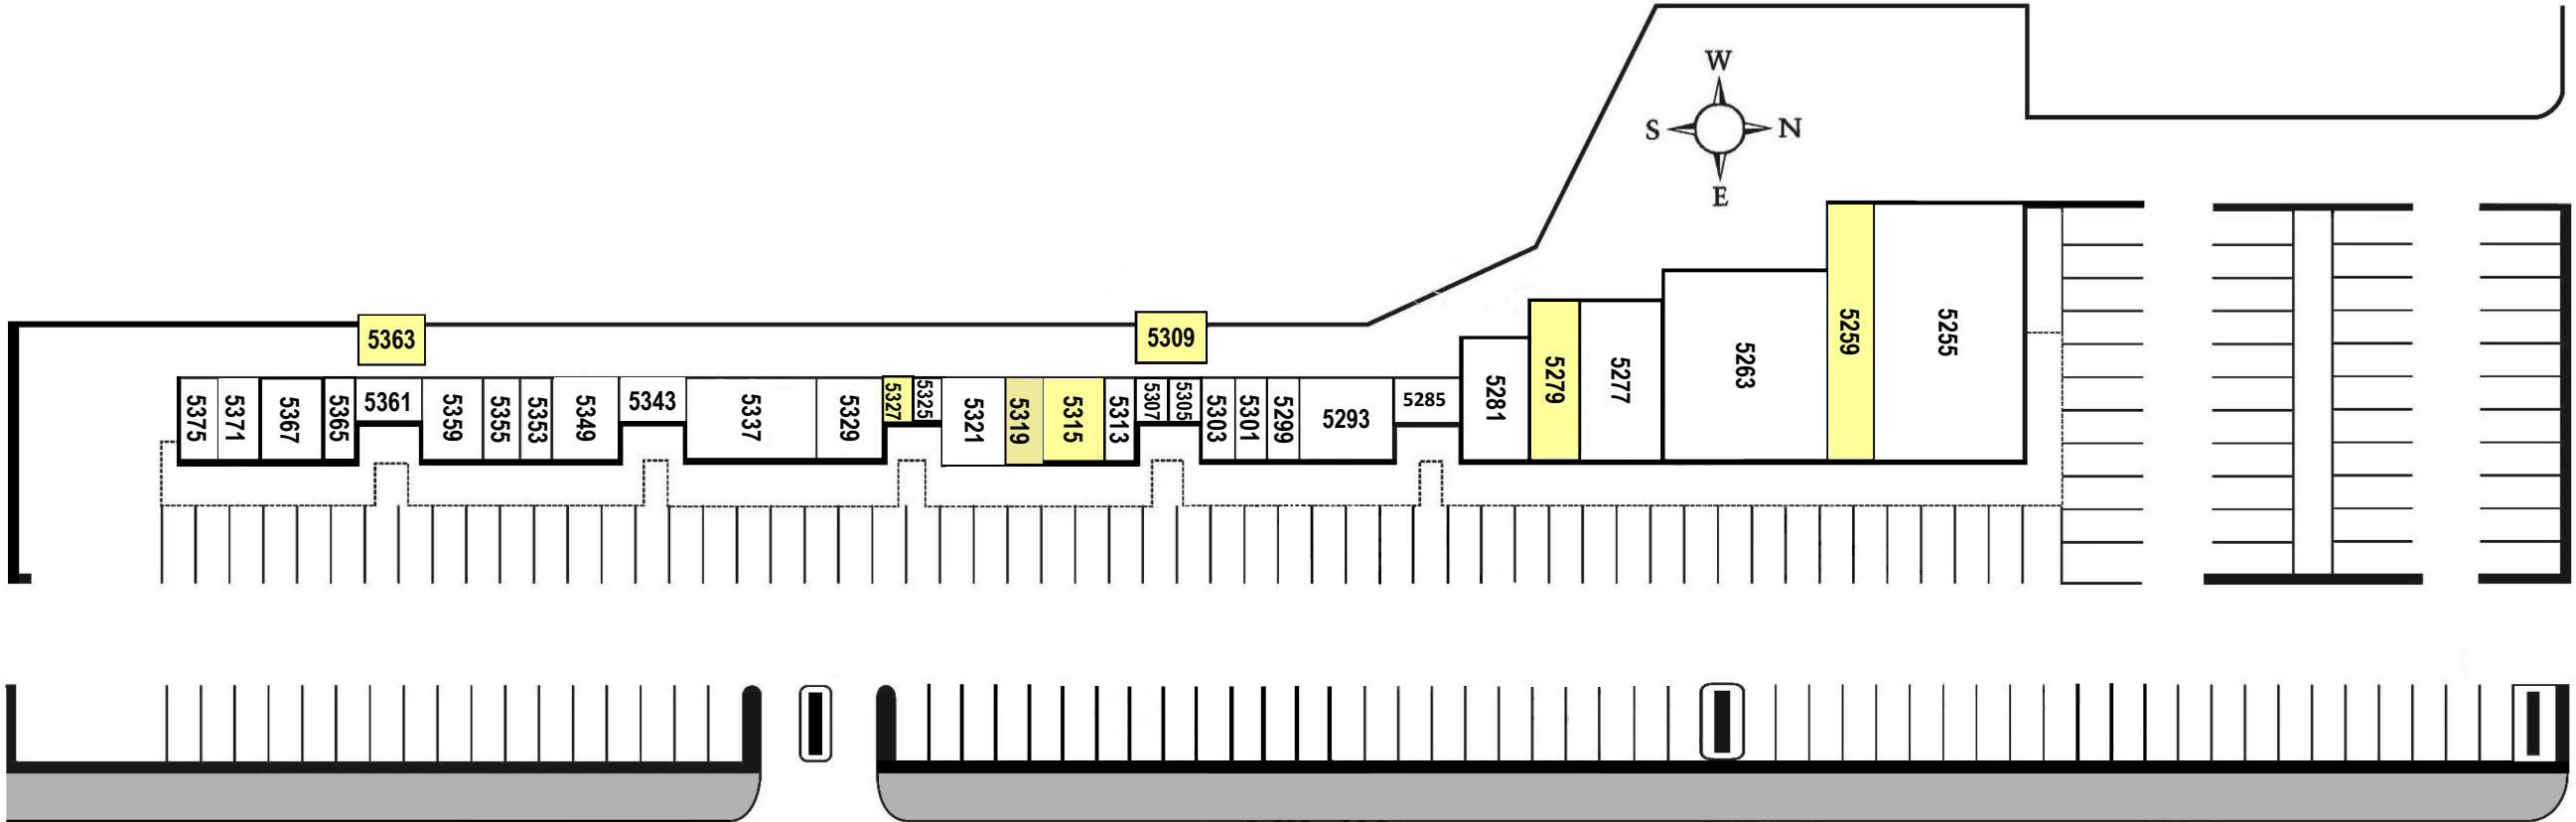

LAKELAND SOUTH

5255—5375 South Florida Avenue, Lakeland, FL 33813

5355	McFarlands Shoe Repair	1,000 sf	5321	MARCO'S	2,000 sf	5299	VapeReaction	1,000 sf	5255	Outback Steakhouse	7,680 sf
5359	Lake Miriam Pawn	2,000 sf	5325	MDL Barber Shop	600 sf	5301	Great Florida Insurance	1,000 sf	5259	AVAILABLE	2,325 sf
5361	Beach Ready	1,200 af	5327	AVAILABLE	600 sf	5303	Computer Express	1,000 sf	5263	Ybor Cigar & Spirits	8,000 sf
5363	AVAILABLE (Upstairs)	1,200 sf	5329	Anthony's Health Hut	2,000 sf	5305	Computer Express	600 sf	5277	Porter Paints	4,250 sf
5365	Nail Pro	1,000 sf	5337	Thomason Furniture	4,000 sf	5307	Computer Express.	600 sf	5279	AVAILABLE	1,877 sf
5367	AVAILABLE	2,000 sf	5343	Thomason Furniture	1,200 sf	5309	AVAILABLE (Upstairs)	1,200 sf	5281	The Shirt Shack	1,800 sf
5371	Kumon of Lakeland Heights	1,500 sf	5349	Thomason Furniture	2,000 sf	5313	American Irons Tattoo	1,000 sf	5285	Tammy's Dance Studio	1,200 sf
5375	Dona Julia Restaurant	1,500 sf	5353	AVAILABLE	1,000 sf	5315	AVAILABLE (Salon)	2,000 sf	5293	Sumo Sushi	3,000 sf
						5319	Available	1,000 sf			